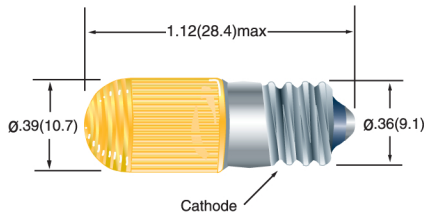

MB403 MINIATURE LAMP WITH FRESNEL LENS

Available with Center Cathode or Bi-Polar

	LED Color	Voltage	Design Current
	Red	5VDC	15-22mA
	Amber	6VDC	15-20mA
	Green	12VDC	15-20mA
	Blue	15VDC	15-20mA
	Cool White	24VDC	15-20mA
	Warm White	28VDC	15-17mA
		48VDC	9-15mA
		60VDC	6-9mA
		120VAC	3.5mA

MS403 MINIATURE LAMP WITH FRESNEL LENS

Available with Center Cathode or Bi-Polar

	Lens Color
	Red
	Amber
	Green
	Blue
	Clear

All dimensions are in inches (mm)

Tolerances: .xx"(.x) ±.025"(.63) / .xxx"(.xx) ±.010"(.25)
Specifications are subject to change without notice.