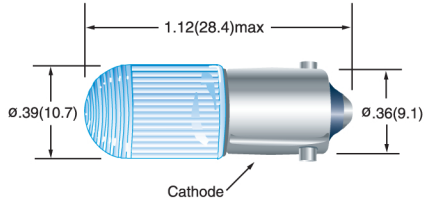

MB403 MINIATURE LAMP WITH FRESNEL LENS

Available with Center Cathode or Bi-Polar

	LED Color	Voltage	Design Current
	Red	5VDC	15-22mA
	Amber	6VDC	15-20mA
	Green	12VDC	15-20mA
	Blue	15VDC	15-20mA
	Cool White	24VDC	15-20mA
	Warm White	28VDC	15-17mA
		48VDC	9-15mA
		60VDC	6-9mA
		120VAC	3.5mA

MS403 MINIATURE LAMP WITH FRESNEL LENS

Available with Center Cathode or Bi-Polar

	Lens Color
	Red
	Amber
	Green
	Blue
	Clear

All dimensions are in inches (mm)

Tolerances: .xx"(.x) ±.025"(.63) / .xxx"(.xx) ±.010"(.25)
Specifications are subject to change without notice.