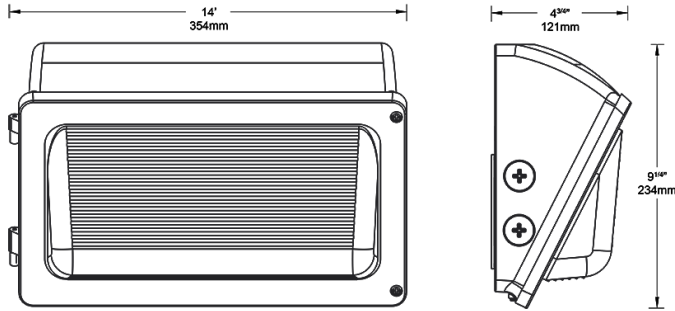

Dimensions

Features

- Economy-grade wall pack with traditional look
- Covers footprint of medium-sized HID wall packs
- Available in various lumen packages
- Integrated 0-10V dimming
- 50,000-Hour LED lifespan

Ordering Matrix

Family	Lumen Package	CRI/Color Temp	Voltage	Options
W34	70L			
	55L = 5400lm, 51W 70L = 7200lm, 69W 90L = 9100lm, 87W	Blank = 80 CRI / 5000K 830 = 80 CRI / 3000K	Blank = 120-277V, 0-10V Dimming /480 = 480V, 0-10V Dimming	Blank = No Option /PCU = 120-277V Button Photocell /MVS = 120-277V Microwave Sensor /LC = 120-277V Lightcloud® Control