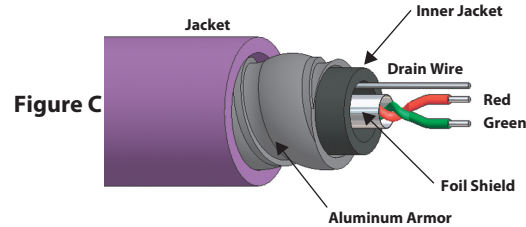

TURCK PROFIBUS®-DP Physical Media Connectivity

PROFIBUS®-DP, Cable Specifications

- Cable that Meets the Requirements of EN50170-2-2:1996 for Communications Up to 12 Mbaud

Baud Rate (k baud)	9.6	19.2	93.75	187.5	500	1500	1200
Maximum Trunk Length	1200 meters	1200 meters	1200 meters	1000 meters	400 meters	200 meters	100 meters

Type	Approvals	Data Pair		2nd Data Pair		Outer Jacket	Shields	Bulk Cable Part Number / Weight/300 M	Figure
		AWG Color Code	DCR (/1000 feet) Insulation	AWG Color Code	DCR (/1000 feet) Insulation	Material Color Nominal O.D.	Type Drain Wire		
455 AWM 2464 75°C 300 Volts	NEC PLTC CEC AWM-I/II A/B FT4	2/22 AWG RD/GN	16.5 Ohms PE	None	N/A	PVC Purple 8.5 mm (.335 in)	Foil/Braid 22 AWG	RB50672-*M 62 lbs.	A
456 AWM 20233 80°C 300 Volts	NEC AWM CEC AWM-I/II A/B FT4	2/22 AWG RD/GN	16.5 Ohms PE	None	N/A	TPU Purple 7.9 mm (.310 in)	Foil/Braid 22 AWG	RB50683-*M 48 lbs.	A
457 75°C 300 Volts	NEC CMX	2/22 AWG RD/GN solid	16.5 Ohms PE	None	N/A	TPU Purple 8.0 mm (0.315 in)	Foil/Braid No Drain	RB50708-*M 51 lbs.	A
458 AWM 20233 80°C 300 Volts	NEC AWM CEC AWM-I/II A/B FT4	2/22 AWG RD/GN	16.5 Ohms PE	None	N/A	TPU Plum 8.5 mm (0.335 in)	Foil/Braid 22 AWG	RB50692-*M 58 lbs. flexlife-10®	A
4511 AWM 2464 75°C 300 Volts	NEC PLTC CEC AWM-I/II A/B FT4	2/22 AWG RD/GN	16.5 Ohms PE	None	N/A	PVC Purple 8.5 mm (.319 in)	Foil/Braid 22 AWG	RB50881-*M 64 lbs. flexlife-10	A
4510A 75°C 300 Volts	NEC PLTC CEC CM-CMG HL ABCD	2/22 AWG RD/GN	16.5 Ohms PE	None	N/A	Aluminum Armor/PVC 15.4 mm (.605 in)	Foil/Braid 22 AWG	RB50875-*M 112 lbs. armorfast®	C
4515 80°C 300 Volts	IEC-60332-3 IEC-60754-1 EN 50267-2-2	2/22 AWG RD/GN	16.5 Ohms PE	None	N/A	TPU Purple 7.5 mm (0.295 in)	Foil/Braid 22 AWG	RB51225-*M 42 lbs. Halogen-Free ††	A
4516 105° 300 Volt	NEC PLTC/ISO Open Wiring CEC CMG	2/22 AWG RD/GN	16.5 Ohms PE	None	N/A	PVC Purple 11.1 mm (.435 in)	Foil/Braid 22 AWG	RB51259-*M 93 lbs.	A
590 AWM 2464 75°C 300 Volts	NEC PLTC CEC AWM-I/II A/B FT4	2/22 AWG RD/GN	16.5 Ohms PE	2/22 AWG BU/WH	16.5 Ohms PE	PVC Purple 9.6 mm (.380 in)	Foil/Braid 22 AWG	RB51057-*M 75 lbs.	B

* Indicates length in meters.

Standard spool lengths are 30, 75, 100, 150, 200, 225, 300 meters. Consult factory for other lengths.

†† Zero Halogen: to DIN VDE 0472 part 815 + IEC 60754-1