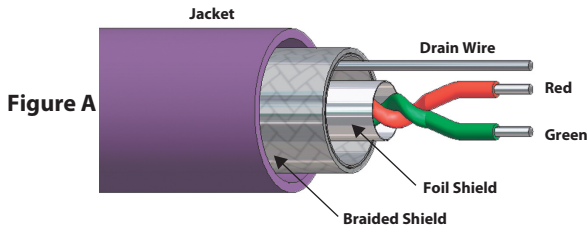

TURCK PROFIBUS®-DP Physical Media Connectivity

PROFIBUS®-DP, Cable Specifications

- Cable that Meets the Requirements of EN50170-2-2:1996 for Communications Up to 12 Mbaud

Baud Rate (k baud)	9.6	19.2	93.75	187.5	500	1500	1200
Maximum Trunk Length	1200 meters	1200 meters	1200 meters	1000 meters	400 meters	200 meters	100 meters

Type	Approvals	Data Pair		2nd Data Pair		Outer Jacket	Shields	Bulk Cable Part Number / Weight/300 M	Figure
		AWG Color Code	DCR (/1000 feet) Insulation	AWG Color Code	DCR (/1000 feet) Insulation	Material Color Nominal O.D.	Type Drain Wire		
455 AWM 2464 75°C 300 Volts	NEC PLTC CEC AWM-I/II A/B FT4	2/22 AWG RD/GN	16.5 Ohms PE	None	N/A	PVC Purple 8.5 mm (.335 in)	Foil/Braid 22 AWG	RB50672-*M 62 lbs.	A
456 AWM 20233 80°C 300 Volts	NEC AWM CEC AWM-I/II A/B FT4	2/22 AWG RD/GN	16.5 Ohms PE	None	N/A	TPU Purple 7.9 mm (.310 in)	Foil/Braid 22 AWG	RB50683-*M 48 lbs.	A
457 75°C 300 Volts	NEC CMX	2/22 AWG RD/GN solid	16.5 Ohms PE	None	N/A	TPU Purple 8.0 mm (0.315 in)	Foil/Braid No Drain	RB50708-*M 51 lbs.	A
458 AWM 20233 80°C 300 Volts	NEC AWM CEC AWM-I/II A/B FT4	2/22 AWG RD/GN	16.5 Ohms PE	None	N/A	TPU Plum 8.5 mm (0.335 in)	Foil/Braid 22 AWG	RB50692-*M 58 lbs. flexlife-10®	A
4511 AWM 2464 75°C 300 Volts	NEC PLTC CEC AWM-I/II A/B FT4	2/22 AWG RD/GN	16.5 Ohms PE	None	N/A	PVC Purple 8.5 mm (.319 in)	Foil/Braid 22 AWG	RB50881-*M 64 lbs. flexlife-10	A
4510A 75°C 300 Volts	NEC PLTC CEC CM-CMG HL ABCD	2/22 AWG RD/GN	16.5 Ohms PE	None	N/A	Aluminum Armor/PVC 15.4 mm (.605 in)	Foil/Braid 22 AWG	RB50875-*M 112 lbs. armorfast®	C
4515 80°C 300 Volts	IEC-60332-3 IEC-60754-1 EN 50267-2-2	2/22 AWG RD/GN	16.5 Ohms PE	None	N/A	TPU Purple 7.5 mm (0.295 in)	Foil/Braid 22 AWG	RB51225-*M 42 lbs. Halogen-Free ††	A
4516 105° 300 Volt	NEC PLTC/ISO Open Wiring CEC CMG	2/22 AWG RD/GN	16.5 Ohms PE	None	N/A	PVC Purple 11.1 mm (.435 in)	Foil/Braid 22 AWG	RB51259-*M 93 lbs.	A
590 AWM 2464 75°C 300 Volts	NEC PLTC CEC AWM-I/II A/B FT4	2/22 AWG RD/GN	16.5 Ohms PE	2/22 AWG BU/WH	16.5 Ohms PE	PVC Purple 9.6 mm (.380 in)	Foil/Braid 22 AWG	RB51057-*M 75 lbs.	B

* Indicates length in meters.

Standard spool lengths are 30, 75, 100, 150, 200, 225, 300 meters. Consult factory for other lengths.

†† Zero Halogen: to DIN VDE 0472 part 815 + IEC 60754-1