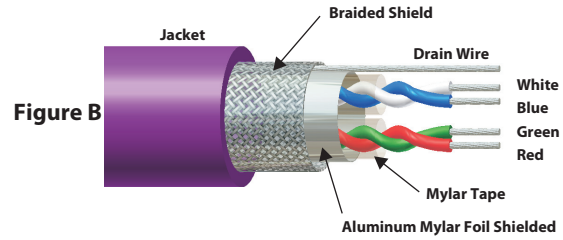

TURCK PROFIBUS®-DP Physical Media Connectivity

PROFIBUS®-DP, Cable Specifications

- Cable that Meets the Requirements of EN50170-2-2:1996 for Communications Up to 12 Mbaud

Baud Rate (k baud)	9.6	19.2	93.75	187.5	500	1500	1200
Maximum Trunk Length	1200 meters	1200 meters	1200 meters	1000 meters	400 meters	200 meters	100 meters

Type	Approvals	Data Pair		2nd Data Pair		Outer Jacket	Shields	Bulk Cable Part Number / Weight/300 M	Figure
		AWG Color Code	DCR (/1000 feet) Insulation	AWG Color Code	DCR (/1000 feet) Insulation	Material Color Nominal O.D.	Type Drain Wire		
455 AWM 2464 75°C 300 Volts	NEC PLTC CEC AWM-I/II A/B FT4	2/22 AWG RD/GN	16.5 Ohms PE	None	N/A	PVC Purple 8.5 mm (.335 in)	Foil/Braid 22 AWG	RB50672-*M 62 lbs.	A
456 AWM 20233 80°C 300 Volts	NEC AWM CEC AWM-I/II A/B FT4	2/22 AWG RD/GN	16.5 Ohms PE	None	N/A	TPU Purple 7.9 mm (.310 in)	Foil/Braid 22 AWG	RB50683-*M 48 lbs.	A
457 75°C 300 Volts	NEC CMX	2/22 AWG RD/GN solid	16.5 Ohms PE	None	N/A	TPU Purple 8.0 mm (0.315 in)	Foil/Braid No Drain	RB50708-*M 51 lbs.	A
458 AWM 20233 80°C 300 Volts	NEC AWM CEC AWM-I/II A/B FT4	2/22 AWG RD/GN	16.5 Ohms PE	None	N/A	TPU Plum 8.5 mm (0.335 in)	Foil/Braid 22 AWG	RB50692-*M 58 lbs. flexlife-10®	A
4511 AWM 2464 75°C 300 Volts	NEC PLTC CEC AWM-I/II A/B FT4	2/22 AWG RD/GN	16.5 Ohms PE	None	N/A	PVC Purple 8.5 mm (.319 in)	Foil/Braid 22 AWG	RB50881-*M 64 lbs. flexlife-10	A
4510A 75°C 300 Volts	NEC PLTC CEC CM-CMG HL ABCD	2/22 AWG RD/GN	16.5 Ohms PE	None	N/A	Aluminum Armor/PVC 15.4 mm (.605 in)	Foil/Braid 22 AWG	RB50875-*M 112 lbs. armorfast®	C
4515 80°C 300 Volts	IEC-60332-3 IEC-60754-1 EN 50267-2-2	2/22 AWG RD/GN	16.5 Ohms PE	None	N/A	TPU Purple 7.5 mm (0.295 in)	Foil/Braid 22 AWG	RB51225-*M 42 lbs. Halogen-Free ††	A
4516 105° 300 Volt	NEC PLTC/ISO Open Wiring CEC CMG	2/22 AWG RD/GN	16.5 Ohms PE	None	N/A	PVC Purple 11.1 mm (.435 in)	Foil/Braid 22 AWG	RB51259-*M 93 lbs.	A
590 AWM 2464 75°C 300 Volts	NEC PLTC CEC AWM-I/II A/B FT4	2/22 AWG RD/GN	16.5 Ohms PE	2/22 AWG BU/WH	16.5 Ohms PE	PVC Purple 9.6 mm (.380 in)	Foil/Braid 22 AWG	RB51057-*M 75 lbs.	B

* Indicates length in meters.

Standard spool lengths are 30, 75, 100, 150, 200, 225, 300 meters. Consult factory for other lengths.

†† Zero Halogen: to DIN VDE 0472 part 815 + IEC 60754-1