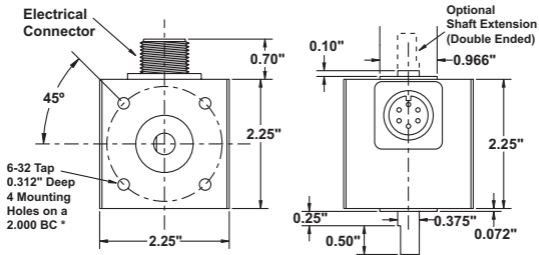

# #380 Dimensional Drawing

## #380 NPN Collector Output

6-pin Connector