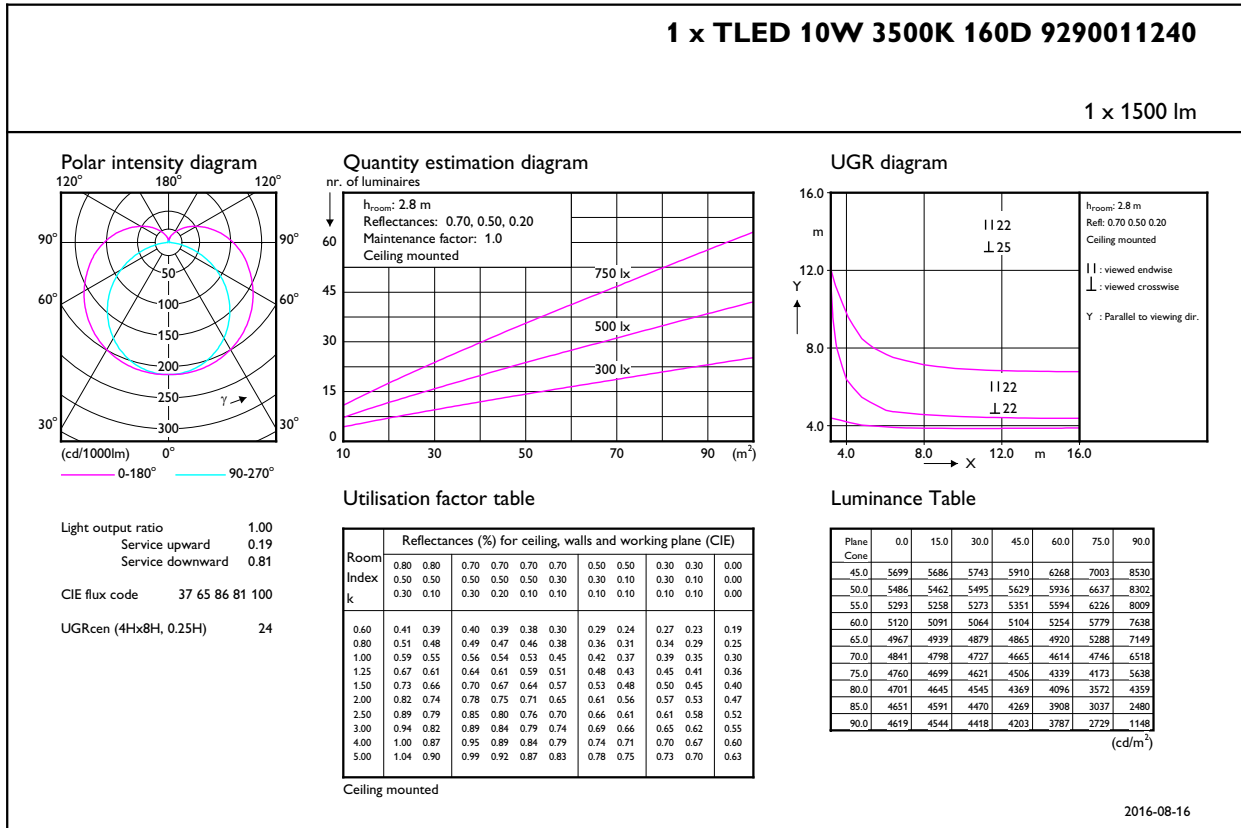

General Uniform Lighting