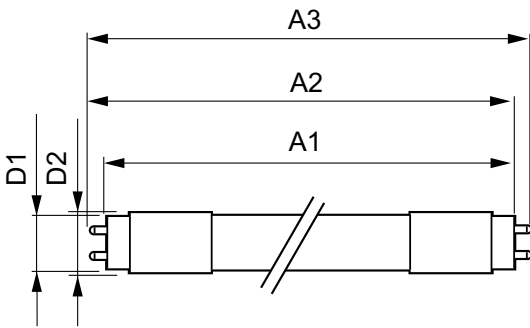

LED InstantFit Lamps

Product Data

Order product name	10T8/48-3500 IF 10/1
EAN/UPC - Product	046677472207
Order code	929001124064
Numerator - Quantity Per Pack	1

Numerator - Packs per outer box	10
Material Nr. (12NC)	929001124064
Net Weight (Piece)	0.230 kg

Dimensional drawing

LEDtube 1200mm 12W G13/835

Product	D1	D2	A1	A2	A3
10T8/48-3500 IF 10/1	25.68 mm	28 mm	1198.0 mm	1205.0 mm	1212.0 mm