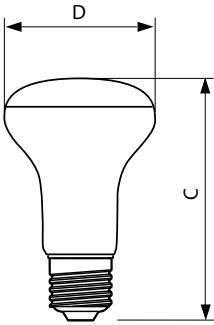

BR/R LED

Numerator - Quantity Per Pack	1
Numerator - Packs per outer box	6
Material Nr. (12NC)	929001155504

Net Weight (Piece)	0.001 kg

Dimensional drawing

Product	D	C
9BR30/LED/827-22/DIM 120V	96 mm	132 mm

BR30 G5 120V 9W-65W 650lm 2700K E26 D