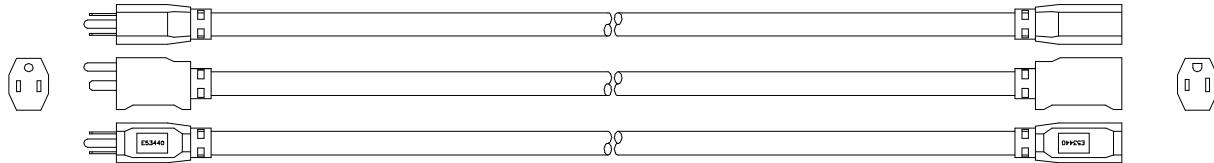

PRODUCT SPECIFICATION

CATALOG NUMBER: See table below
DESCRIPTION: Outdoor use SJTW cord set
APPROVALS: UL Listed and CSA Certified, or UL/CUL Listed Outdoor Use Cord Set

CONSTRUCTION PARAMETERS:

Cable type: SJTW
 Conductor: See table below
 Jacket material: PVC
 Overall cable O.D. (nom): See table below
 Cord rating: Hard Usage per the National Electrical Code
 Cable legend: Indent print
 Cable color: See table below

Note: Plug and connector style may vary

Attachment plug configuration: NEMA 5-15P
 Cord connector configuration: NEMA 5-15R
 Plug and connector material: PVC
 Plug and connector color: Same as cable color

ELECTRICAL PROPERTIES:

Cable temperature rating: -40 to +60 °C
 Nominal operating voltage: 125 VAC
 Maximum operating current: See table below

Catalog no.	Length	Color	Conductor	Cable O.D. (nom)	Current rating
02304	10 ft	Orange	16/3 26/30 BC	0.315 in	13A
02305	15 ft	Orange			
02306	15 ft	Black			
02307	25 ft	Orange			
02308	50 ft	Orange			
02309	100 ft	Orange			10 A
02407	25 ft	Red	14/3 41/30 BC	0.352 in	15A
02408	50 ft	Red			13A
02409	100 ft	Red			13A