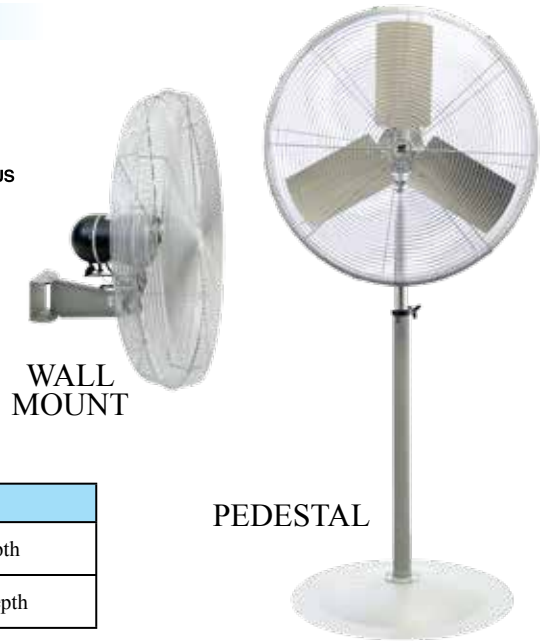

TPI Industrial Unassembled Circulators

Features

- Pull chain switch
- SJT type 3 conductor, 12' long cord
- Steel hub/spider aluminum paddle blades
- Coated steel guards
- Meets OSHA standards
- Motor, blades, guard, and mount are packed and shipped in a single UPS-able carton.
- Made in U.S.A. with domestic and foreign components.

WALL MOUNT

PEDESTAL

Motor Specifications

- 2-speed
- 1-Phase, 120V
- Ball bearing
- Frame size: 48
- Totally enclosed
- Permanent split capacitor
- Permanently lubricated
- 1/2" Shaft

| DIMENSIONS | |
|------------|------------------------------|
| 24" | 27" Diameter x 14.5" Depth |
| 30" | 33.5" Diameter x 14.5" Depth |

Product Specifications

- Oscillating model oscillates in a 90° arc or can be locked in a fixed position
- Metal gears in the oscillating mechanism allow the fan to operate at a maximum 30° downward tilt