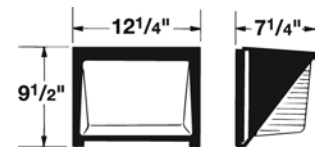

WPM

Accessories

P110A-Pencil photocontrol for 120V

P150M-Light leveler photocontrol for 208V-277V

330S-Steel wire guard

335S-Clear polycarbonate shield for added protection

32352-Replacement glass, gasket, hardware, door lens kit

Ordering Information

Part No.	Description	Wattage	Source	Ballast	Socket	Voltage
WNPM101MAL-6	WPM WallPrism 100w Dual Voltage w/Lamp	100	PS MH	HX-HPF	Medium	120/277
WNPM150PMAL-8	WPM WallPrism 150w PS Multi-Tap w/Lamp	150	PS MH	HX-HPF	Medium	120-277
WNPM151NLXL-1	WPM WallPrism 150w HPS 120v w/Lamp	150	HPS	NPF-Reactor	Medium	120
WPM101NLXL-1	WPM WallPrism 100w HPS 120v w/Lamp	100	HPS	NPF-Reactor	Medium	120
WPM150LX-8	WPM WallPrism 150w HPS Multi-Tap	150	HPS	CWA	Mogul	120-277
WPM71MAL-6	WPM WallPrism 70w MH w/Lamp Multi-Tap	70	PS MH	HX-HPF	Medium	120/277