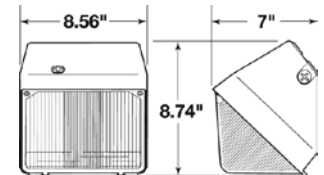

WNPS Series Mini WallPrism

Specifications

WNPS Mini-WallPrism

- Ideal for security, accent, and perimeter lighting
- Applications include entrance ways, garages, tunnels, overpasses, and alleys
- Precision die-cast aluminum housing finished in Duraplex II bronze polyester
- UV stabilized polycarbonate prismatic refractor
- Highly specular anodized aluminum one piece reflector maximizes light utilization
- Precision die cast aluminum mounting plate with cast-in knockouts for alignment with all standard recessed boxes
- One-tapped hole (1/2" NPS) on each side and top for conduit or photocontrol, complete with closure plugs
- Deluxe glazed porcelain socket pulse rated for 4KV

WNPS

Ordering Information

Part No.	Description	Wattage	Source	Ballast	Socket	Voltage
WNPS35NLXL-1	Mini-WallPrism 120v 35w HPS w/Lamp	35	HPS	NPF-Reactor	Medium	120
WNPS50NLXL-1	Mini-WallPrism 120v 50w HPS w/Lamp	50	HPS	NPF-Reactor	Medium	120
WNPS70NLXL-1	Mini-WallPrism 120v 70w HPS w/Lamp	70	HPS	NPF-Reactor	Medium	120
WNPS101NLXL-1	Mini-WallPrism 120v 100w HPS w/Lamp	100	HPS	NPF-Reactor	Medium	120

WPM / WNPM Series WallPrism

Specifications

WPM WallPrism