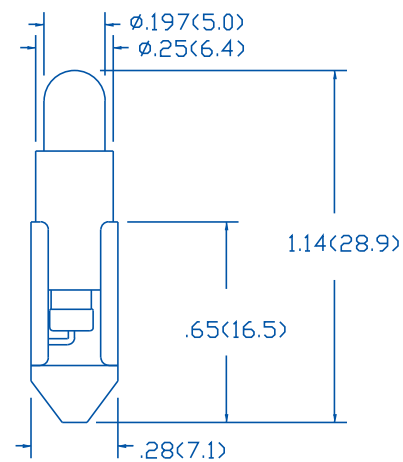

INCANDESCENT LAMP #	PowerLine® PART # STANDARD	PowerLine® PART # WITH SHUNT RESISTOR	APPLIED VOLTAGE	MAXIMUM VOLTAGE	FIG #
120PC	120PCL-NWX	120PCLS-NWX	120AC/DC	130	1
120PSB	120PSBL-NWX	120PSBLS-NWX	120AC/DC	130	2

120PCL
Figure 1

120PSBL
Figure 2

All dimensions are in inches (mm) Tolerances: .xx"(x) ±0.25"(.63)/ .xxx"(xx)±.010"(.25) Specifications are subject to change without notice.