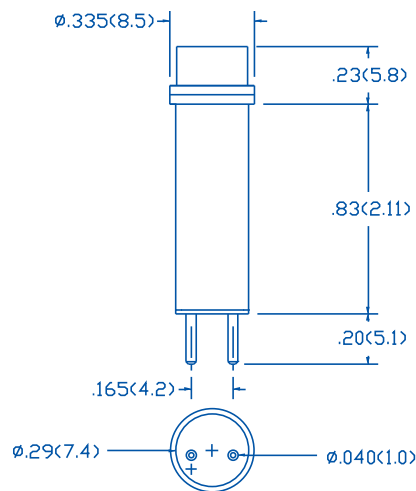

INCANDESCENT LAMP #	PowerLine® PART # STANDARD	PowerLine® PART # WITH SHUNT RESISTOR	APPLIED VOLTAGE	MAXIMUM VOLTAGE	FIG #
120PC	120PCL-NWX	120PCLS-NWX	120AC/DC	130	1
120PSB	120PSBL-NWX	120PSBLS-NWX	120AC/DC	130	2

LED COLOR CODE	EMITTED COLOR	Used to illuminate the following lenses							
		Red	Orange	Amber	Yellow	Green	Blue	White	Clear
-NWR	Red	*						*	*
-NWO	Orange		*	*				*	*
-NWA	Amber			*	*			*	*
-NWG	Green					*		*	*
-NWB	Blue						*	*	*
-NWW	White							*	*

120PCL
Figure 1

120PSBL
Figure 2

All dimensions are in inches (mm) Tolerances: .xx"(x) ±0.25"(.63)/ .xxx"(xx)±.010"(.25) Specifications are subject to change without notice.