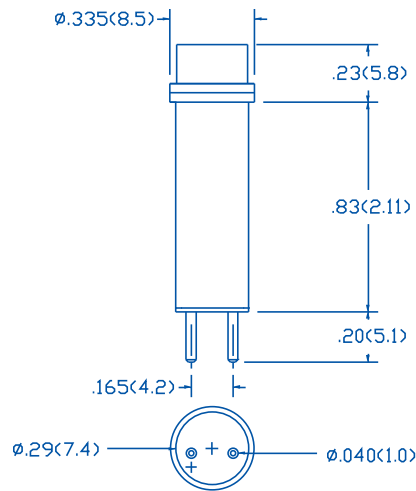

INCANDESCENT LAMP #	PowerLine® PART # STANDARD	PowerLine® PART # WITH SHUNT RESISTOR	APPLIED VOLTAGE	MAXIMUM VOLTAGE	FIG #
120PC	120PCL-NWX	120PCLS-NWX	120AC/DC	130	1
120PSB	120PSBL-NWX	120PSBLS-NWX	120AC/DC	130	2

LED COLOR CODE	EMITTED COLOR	Used to illuminate the following lenses							
		Red	Orange	Amber	Yellow	Green	Blue	White	Clear
-NWR	Red	*						*	*
-NWO	Orange		*	*				*	*
-NWA	Amber			*	*			*	*
-NWG	Green					*		*	*
-NWB	Blue						*	*	*
-NWW	White							*	*

120PCL
Figure 1

120PSBL
Figure 2

All dimensions are in inches (mm) Tolerances: .xx"(x) ±0.25"(.63)/ .xxx"(xx)±.010"(.25) Specifications are subject to change without notice.