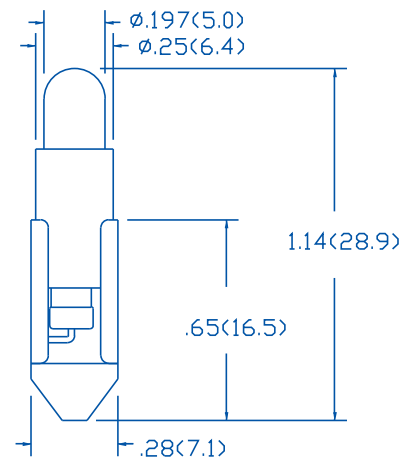

INCANDESCENT LAMP #	PowerLine® PART # STANDARD	PowerLine® PART # WITH SHUNT RESISTOR	APPLIED VOLTAGE	MAXIMUM VOLTAGE	FIG #
120PC	120PCL-NWX	120PCLS-NWX	120AC/DC	130	1
120PSB	120PSBL-NWX	120PSBLS-NWX	120AC/DC	130	2

120PCL
Figure 1

120PSBL
Figure 2

All dimensions are in inches (mm) Tolerances: .xx"(x) ±0.25"(.63)/ .xxx"(xx)±.010"(.25) Specifications are subject to change without notice.