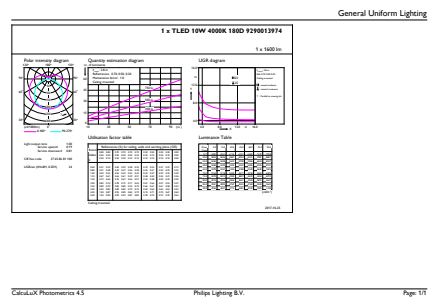

Order code	473990
Numerator - Quantity Per Pack	1
Numerator - Packs per outer box	10
Material Nr. (12NC)	929001397404
Net Weight (Piece)	0.230 kg
Model Number	9290013974

Dimensional drawing

TLED IF MasterClass 4ft 1600lm 4000K

Product	D1	D2	A1	A2	A3
10T8 LED/48-4000 IF 1PK	25.7 mm	26.3 mm	1198.1 mm	1205.2 mm	1212.3 mm
10/1					

Photometric data

LEDtube 10W G13 840 IF 1PK

LEDtube 10W G13 827 IF 1PK

MasterClass LEDtube InstantFit T8