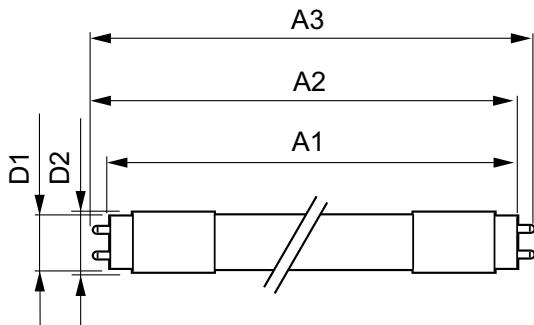

Product data

General Information	
Cap-Base	G13 [Medium Bi-Pin Fluorescent]
Nominal Lifetime (Nom)	70000 h
Switching Cycle	50000X
B50L70	70000 h
Light Technical	
Color Code	841 [CCT of 4100K (841)]
Initial lumen (Nom)	1600 lm
Luminous Flux (Rated) (Nom)	1600 lm
Correlated Color Temperature (Nom)	4000 K
Color Consistency	<6
Color Rendering Index (Nom)	82
LLMF At End Of Nominal Lifetime (Nom)	70 %
Operating and Electrical	
Input Frequency	20000-120000 Hz
Power (Rated) (Nom)	10 W
Lamp Current (Max)	340 mA
Lamp Current (Min)	110 mA

Starting Time (Nom)	0.5 s
Warm Up Time to 60% Light (Nom)	0.5 s
Power Factor (Nom)	0.9
Voltage (Nom)	120-277V; 347 V
Temperature	
T-Ambient (Max)	45 °C
T-Ambient (Min)	-20 °C
T-Storage (Max)	65 °C
T-Storage (Min)	-40 °C
T-Case Maximum (Nom)	50 °C
Controls and Dimming	
Dimmable	No
Mechanical and Housing	
Product Length	1200 mm
Approval and Application	
Energy Saving Product	Yes

Order code	473990
Numerator - Quantity Per Pack	1
Numerator - Packs per outer box	10
Material Nr. (12NC)	929001397404
Net Weight (Piece)	0.230 kg
Model Number	9290013974

Dimensional drawing

TLED IF MasterClass 4ft 1600lm 4000K