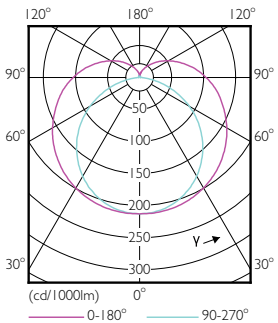

Order code	473990
Numerator - Quantity Per Pack	1
Numerator - Packs per outer box	10
Material Nr. (12NC)	929001397404
Net Weight (Piece)	0.230 kg
Model Number	9290013974

Dimensional drawing

TLED IF MasterClass 4ft 1600lm 4000K

Product	D1	D2	A1	A2	A3
10T8 LED/48-4000 IF 1PK	25.7 mm	26.3 mm	1198.1 mm	1205.2 mm	1212.3 mm
10/1					

Photometric data

LEDtube 10W G13 840 IF 1PK

LEDtube 10W G13 827 IF 1PK

MasterClass LEDtube InstantFit T8