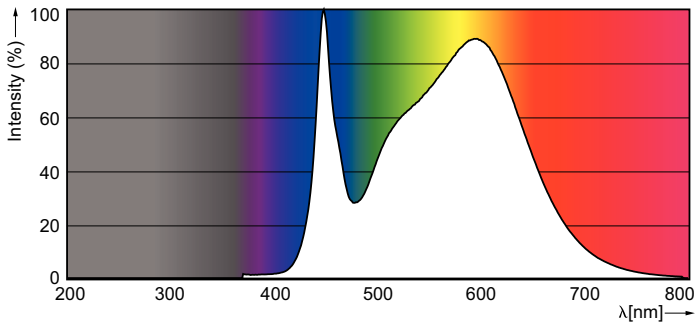

Photometric data

LEDtube 10W G13 840 IF 1PK