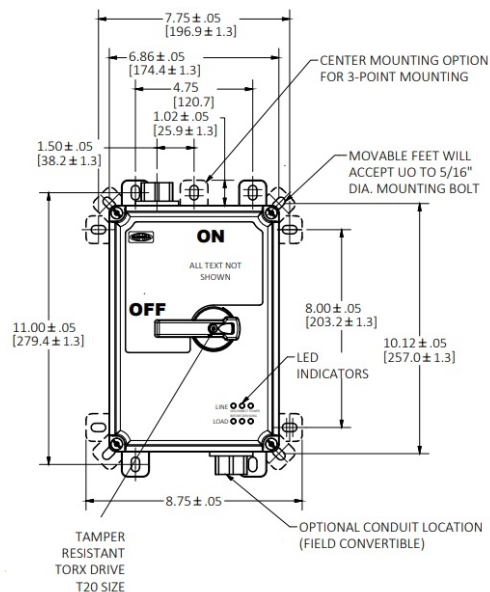

Ordering Information

Description	UPC Number	Catalog number
Disconnect, 100A Unfused, 4X,LED Lights	783585640143	HBLDS10P

Listings

cULus Listed
NSF

Specifications

Environmental rating	UL Witnessed IP69K, 4X and 12
Enclosure: Base and Top	PBT
Handle	PBT
Conduit Hub	1 1/4" Zinc
Enclosure Gasket	Neoprene
Frame	Galvanized Steel
Enclosure Screws	Stainless Steel 300 Series
Shaft (Unfused)	PBT
Shaft Seal	Molded Neopren
LED Lense	PC

Performance

Electrical	
Current Interrupting	Certified for current interrupting at full rated current and voltage Withstands 3000V AC minimum
Dielectric Voltage	600V AC RMS
Max. Working Voltage	(SCCR): (Motor Disconnect) Suitable for use on a circuit capable of delivering not more than 65kA RMS symmetrical, 600V AC max. when protected by Class J fuses rated 30A max.
Short Circuit Current Ratings (SCCR): (Motor Disconnect)	

Mechanical	
Impact Resistance	In accordance with UL 746C
Mounting	External fully adjustable feet
Terminal Identification	In accordance with UL, CSA and international conventions

Environmental	
Flammability	UL94-5VA and V0 Classification
Moisture Resistance	Indoor and Outdoor – Type 4X (Wash down, Corrosion resistant); Indoor – Type 12 (Dust-tight, Falling Dirt, Noncorrosive Liquids).
Operating Temperature	Max. Continuous: 75°C; Min. Continuous: -40°C without impact

Complementary Products

"Break After Main" 1NO & 1 NC Aux Contact	HBLAC1
"Break Before Main" 1NO Aux Contact	HBLAC2
1 1/4" Stainless Steel Conduit Hub	HUB125SS

Online Resources

Customer Use Drawing
eCatalog
Installation Instructions

Dimensions in Inches (mm)

Hubbell Wiring Device-Kellems • Hubbell Incorporated (Delaware) • 40 Waterview Drive • Shelton, CT 06484

Phone (800) 288-6000 • Fax (800) 255-1031 • Specifications subject to change without notice.