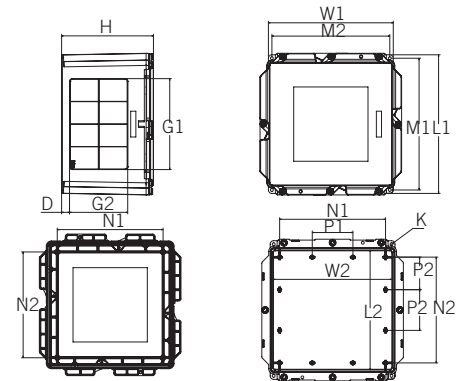

JBX12124 – JBX161610

For compatible back panel sizing, please refer to pg 16