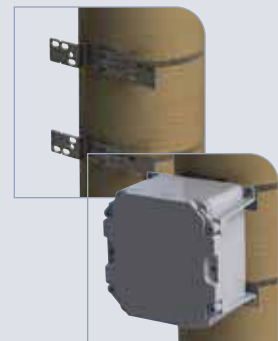

POLE MOUNTING KIT

- One kit fits 4" to 12"
- Supplied as a complete kit
- Works with wood, concrete, steel and composite poles
- Installs on round, square & octagonal poles up to 15" diameter