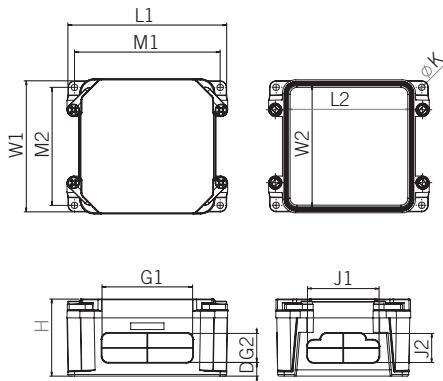

### MOUNTING FEET

- Molded – no loose parts to assemble
- Located on corners out of the way of conduit connections
- Flush with the back of the box for close surface mounting
- Integrated design of mounting feet offers improved strength

### POLE MOUNTING KIT

- One kit fits 4" to 12"
- Supplied as a complete kit
- Works with wood, concrete, steel and composite poles
- Installs on round, square & octagonal poles up to 15" diameter

## PRODUCT DIMENSIONS

Size Inches	Part Number	Product Code	L1	W1	L2	W2	H	M1	M2	G1	G2	J1	J2	D	K
			inches												
4x4x2	JBX442	278300	4.97	3.93	3.48	3.48	2.90	4.48	3.44	2.41	1.09	1.72	1.09	0.51	0.24
4x4x4	JBX444	278301	4.90	3.86	3.48	3.48	4.89	4.41	3.37	2.22	2.97	1.59	2.97	0.59	0.24
5x5x2	JBX552	278302	5.97	4.93	4.55	4.55	2.90	5.48	4.44	3.41	1.09	2.69	1.09	0.51	0.24
6x3x4	JBX634	278303	3.90	5.86	2.48	5.48	4.89	3.41	5.37	1.22	2.72	3.42	2.72	0.59	0.28
6x6x4	JBX664	278304	7.58	7.58	5.86	7.20	4.90	6.90	6.90	4.47	2.47	4.47	2.47	0.59	0.28
6x6x6	JBX666	278305	7.51	7.51	5.79	7.13	6.90	6.83	6.83	4.22	4.47	4.22	4.47	0.72	0.28

Size Inches	Part Number	Product Code	L1	W1	L2	W2	H	M1	M2	G1	G2	N1	N2	P1	P2	D	K
			inches														
8x8x4	JBX884	278306	9.58	9.58	7.86	9.20	4.90	8.90	8.90	6.47	1.97	8.25	6.26	3.94	3.13	0.59	0.28
8x8x7	JBX887	278307	9.47	9.47	7.76	9.10	7.90	8.90	8.90	6.22	4.65	8.25	6.26	3.94	3.13	0.75	0.28
12x12x4	JBX12124	278308	13.58	12.24	11.74	11.74	4.90	12.90	11.56	9.28	2.03	10.26	10.25	3.94	3.13	0.56	0.28
12x12x6	JBX12126	278309	13.58	12.24	11.74	11.74	6.90	12.90	11.56	9.03	3.78	10.26	10.25	3.94	3.13	0.67	0.28
12x12x8	JBX12128	278310	13.58	12.24	11.74	11.74	8.90	12.90	11.56	8.81	5.64	10.26	10.25	3.94	3.13	0.76	0.28
14x14x8	JBX14148	278311	15.72	14.39	13.80	13.80	9.1	15.1	13.70	11.05	5.69	12.25	10.26	3.94	3.16	0.83	0.33
14x14x10	JBX141410	278312	15.72	14.39	13.80	13.80	11.1	15.1	13.70	11.05	7.55	12.25	10.26	3.94	3.16	0.83	0.33
16x16x10	JBX161610	278313	17.64	16.30	15.71	15.71	11.1	17.0	15.60	12.55	7.55	14.25	12.26	4.71	4.09	0.83	0.33