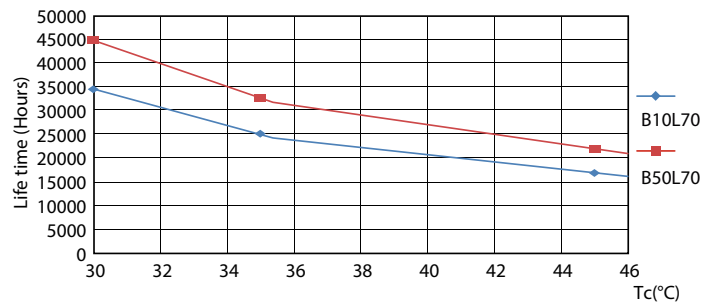

Product data

General Information		Lamp Current (Max)	
Base	G13 [Medium Bi-Pin Fluorescent]		330 mA
EU RoHS compliant	Yes	Lamp Current (Min)	110 mA
Nominal Lifetime (Nom)	36000 h	Starting Time (Nom)	0.5 s
Switching Cycle	50000X	Warm Up Time to 60% Light (Nom)	0.5 s
Light Technical		UL Type	Type A - works on ballast
Color Code	850 [CCT of 5000K]	Power Factor (Nom)	0.9
Beam Angle (Nom)	240 °	Voltage (Nom)	120-277, 347 V
Initial lumen (Nom)	1800 lm	Temperature	
Color Designation	Daylight	T-Ambient (Max)	45 °C
Correlated Color Temperature (Nom)	5000 K	T-Ambient (Min)	-20 °C
Luminous Efficacy (rated) (Nom)	112.00 lm/W	T-Storage (Max)	65 °C
Color Consistency	<6	T-Storage (Min)	-40 °C
Color Rendering Index (Nom)	80	T-Case Maximum (Nom)	35 °C
LLMF At End Of Nominal Lifetime (Nom)	70 %	Controls and Dimming	
Operating and Electrical		Dimmable	No
Input Frequency	20K to 120K Hz	Mechanical and Housing	
Power (Rated) (Nom)	16 W	Bulb Material	Glass

LEDtubes 1200mm T8 120-277 16W 1800lm 4000K

T8

Photometric data

LEDtubes 1200mm T8 120-277 16W 1800lm 5000K

Lifetime

LEDtubes 1200mm T8 120-277 16W 1800lm 4000K

LEDtubes 1200mm T8 120-277 16W 1800lm 4000K

LEDtubes 1200mm T8 120-277 16W 1800lm 4000K