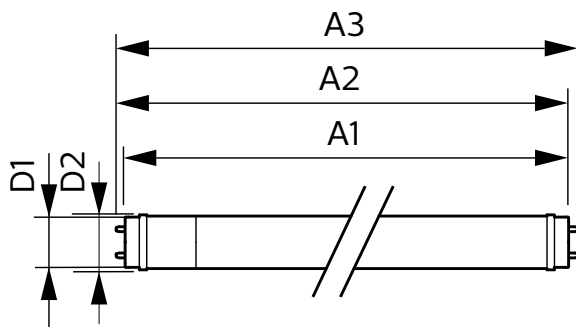

T8

Product Length	48 in
Bulb Shape	Tube, double-ended

Approval and Application

Energy Saving Product	Yes
Approbation Marks	RoHS compliance UL certificate
Energy Consumption kWh/1000 h	- kWh

Product Data

Order product name	16T8/LED/48-850/IF18/G 25/1

EAN/UPC - Product	046677542092
Order code	542092
Numerator - Quantity Per Pack	1
Numerator - Packs per outer box	25
Material Nr. (12NC)	929001960704
Net Weight (Piece)	0.215 kg
Model Number	9290019607

Dimensional drawing

TLED 1200mm T8 120-277 16W 1800lm 5000K

Product	D1	D2	A1	A2	A3
16T8/LED/48-850/IF18/G 25/1	25.7 mm	28 mm	1198 mm	1205 mm	1212 mm

Photometric data