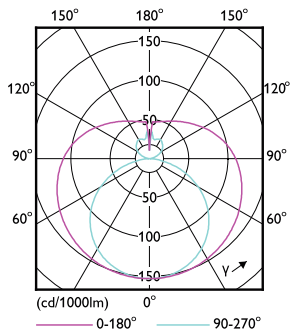

LEDtubes 1200mm T8 120-277 16W 1800lm 4000K