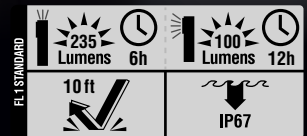

56028

Cat. No.	UPC 0-92644+	Description
56026	56026-2	Inspection Penlight with Laser Pointer
56028	56028-6	Flashlight with Worklight

⚠ Visit www.kleintools.com for safety warnings.