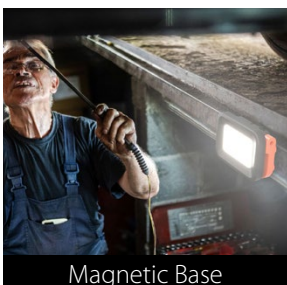

Tripod Mount

Magnetic Base