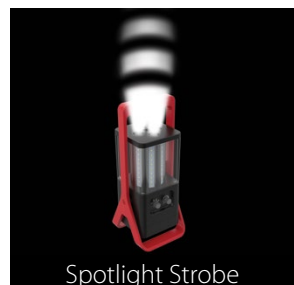

RAB®

Lighting that works as hard as you do.
TUFFY—portable, battery-operated work lights.

Built for the real world.

TUFFY thrives in demanding environments with its impact-resistant construction and IP65 rating.

TUFFY

- 1 Drop down hook for hanging
- 2 USB Type A & USB Type C to recharge your mobile device
- 3 USB Type C to recharge work light
- 4 Charging status indicator lights
- 5 CCT Select Push Button (toggle CCT by pushing button)
- 6 Lumen Select Push Button
- 7 1/4" Threaded tripod hole
- 8 4 Magnets for mounting

Hanging Hook

Tripod Mount

Magnetic Base

TUFFYXL

- 1 Handle
- 2 Lighting modes knob
- 3 Dimming knob
- 4 Battery indicator
- 5 USB-C Input (USB-C Fast Charger included in box) Output USB Type-C USB Type-A
- 6 Hanging hook mount & tripod mount

180° Lighting

360° Lighting

Spotlighting

Spotlight Strobe