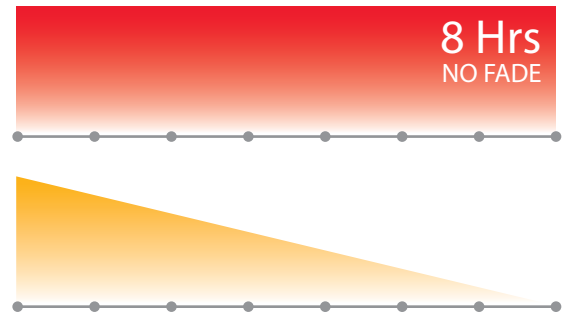

RAB

Others

Unwavering brightness,
unmatched performance.

Unlike competitive products that dim as the battery dies, TUFFY delivers consistent, full-brightness output throughout the battery's charge. The TUFFY model can last up to 8 hours on one charge and the TUFFYXL can last up to 12 hours—no fade, no compromise.