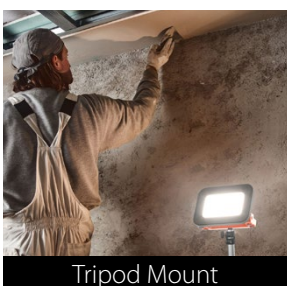

FEATURE PAGE

FIELD ADJUSTABLE

RECHARGEABLE BATTERY

IP RATING
INGRESS PROTECTION RATING

UL WET RATED

3-YEAR NO-COMPROMISE WARRANTY

RAB's warranty is subject to all terms and conditions found at rablighting.com/warranty

TUFFY

- 1 Drop down hook for hanging
- 2 USB Type A & USB Type C to recharge your mobile device
- 3 USB Type C to recharge work light
- 4 Charging status indicator lights
- 5 CCT Select Push Button (toggle CCT by pushing button)
- 6 Lumen Select Push Button
- 7 1/4" Threaded tripod hole
- 8 4 Magnets for mounting

TUFFYXL

- 1 Handle
- 2 Lighting modes knob
- 3 Dimming knob
- 4 Battery indicator
- 5 USB-C Input (USB-C Fast Charger included in box) Output USB Type-C USB Type-A
- 6 Hanging hook mount & tripod mount