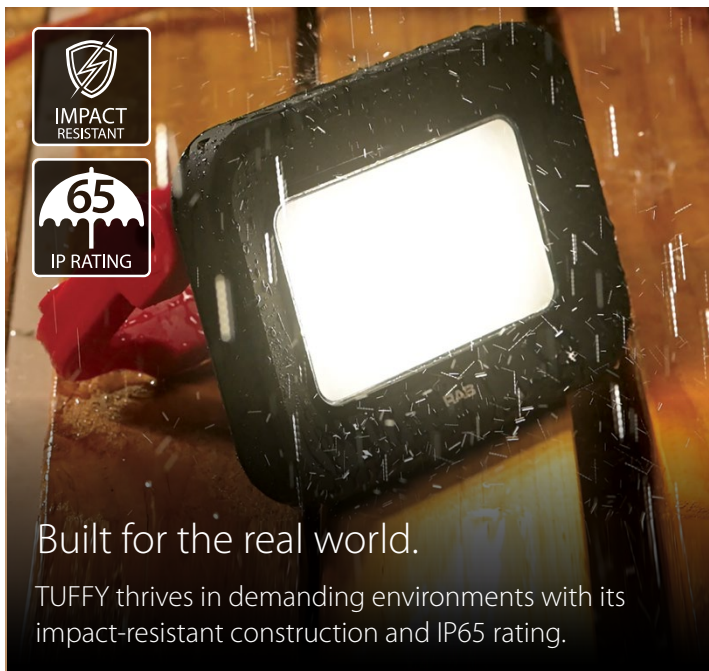

RAB®

Lighting that works as hard as you do.
TUFFY—portable, battery-operated work lights.

Built for the real world.

TUFFY thrives in demanding environments with its impact-resistant construction and IP65 rating.