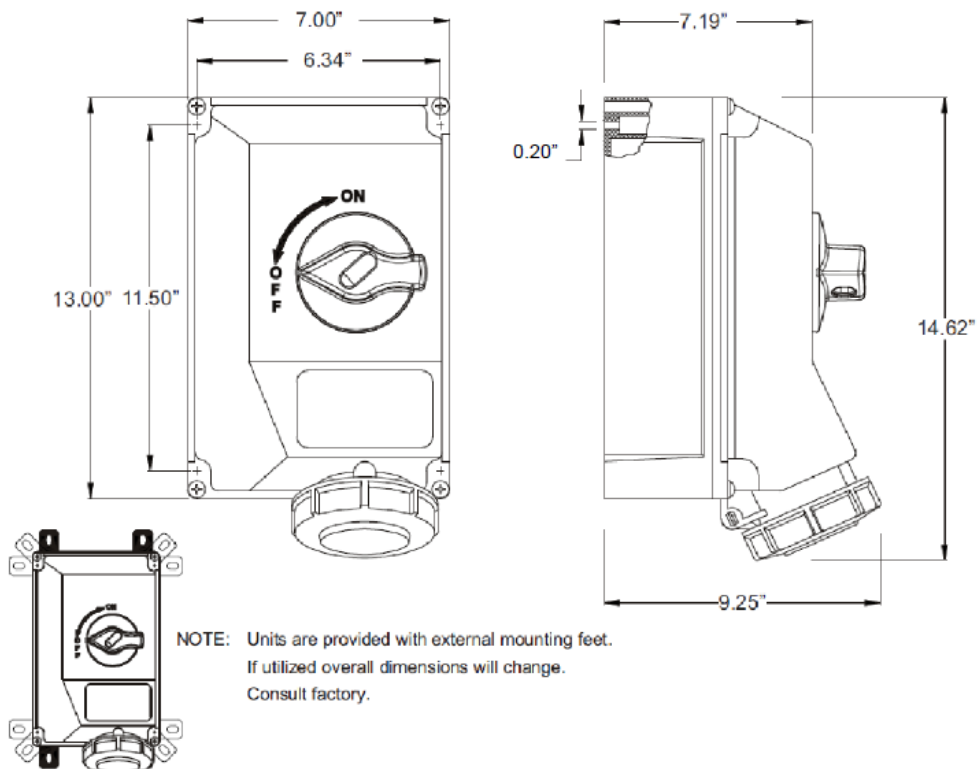

MENNEKES
Electrical Products
277 Fairfield Road
Fairfield, NJ 07004
800-882-7584
www.MENNEKES.com

RECEPTACLE, SWITCHED AND INTERLOCKED

Part No.	ME 460MI7
Description:	60 Amp 3Ø 4W 480Vac Switched and Interlocked Receptacle 40hp@480Vac.
Construction:	NEMA 4X; 12
Approvals:	 us to UL Standard 508 and CSA C22.2 No.14-10 LISTED IEC 60309-1; IEC 60309-2
SCCR:	65,000 RMS Symmetrical Amps at the Voltage Rating of the Receptacle when protected with 100A Class J Fuses

IEC COLOR CODE: Red

GROUND SOCKET: 7 Hour Position Mates with Male in 5 Hour Position.

Drawing Not to Scale