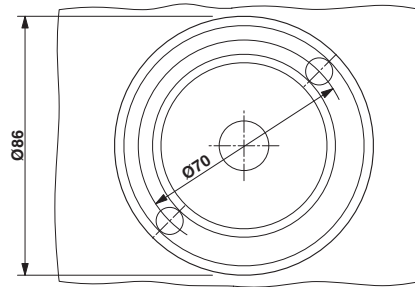

Antenna - RAD-ISM-2400-ANT-VAN- 3-1-MCX - 2885702

Accessories

Mounting material - RAD-ANT-VAN-MKT - 2885870

Mounting material for wall mounting of OMNI omnidirectional antenna with protection against vandals

Drawings

Drilling diagram